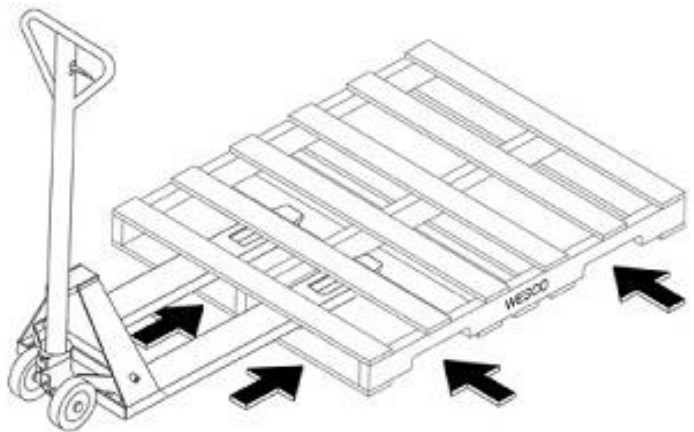

4-WAY PALLET TRUCK

\$650.00

- 3 year pump warranty
- Overload bypass
- Reinforced forks
- Rubber coated handle
- 180° steering
- Can enter pallet from all 4 sides**
- Adjustable fork connecting rods

- Steel 1.70" load wheels
- 6" polyurethane steering wheels
- Capacity: 4,000 lbs
- W x L: 33" x 48"
- Height Lowers 1.75"